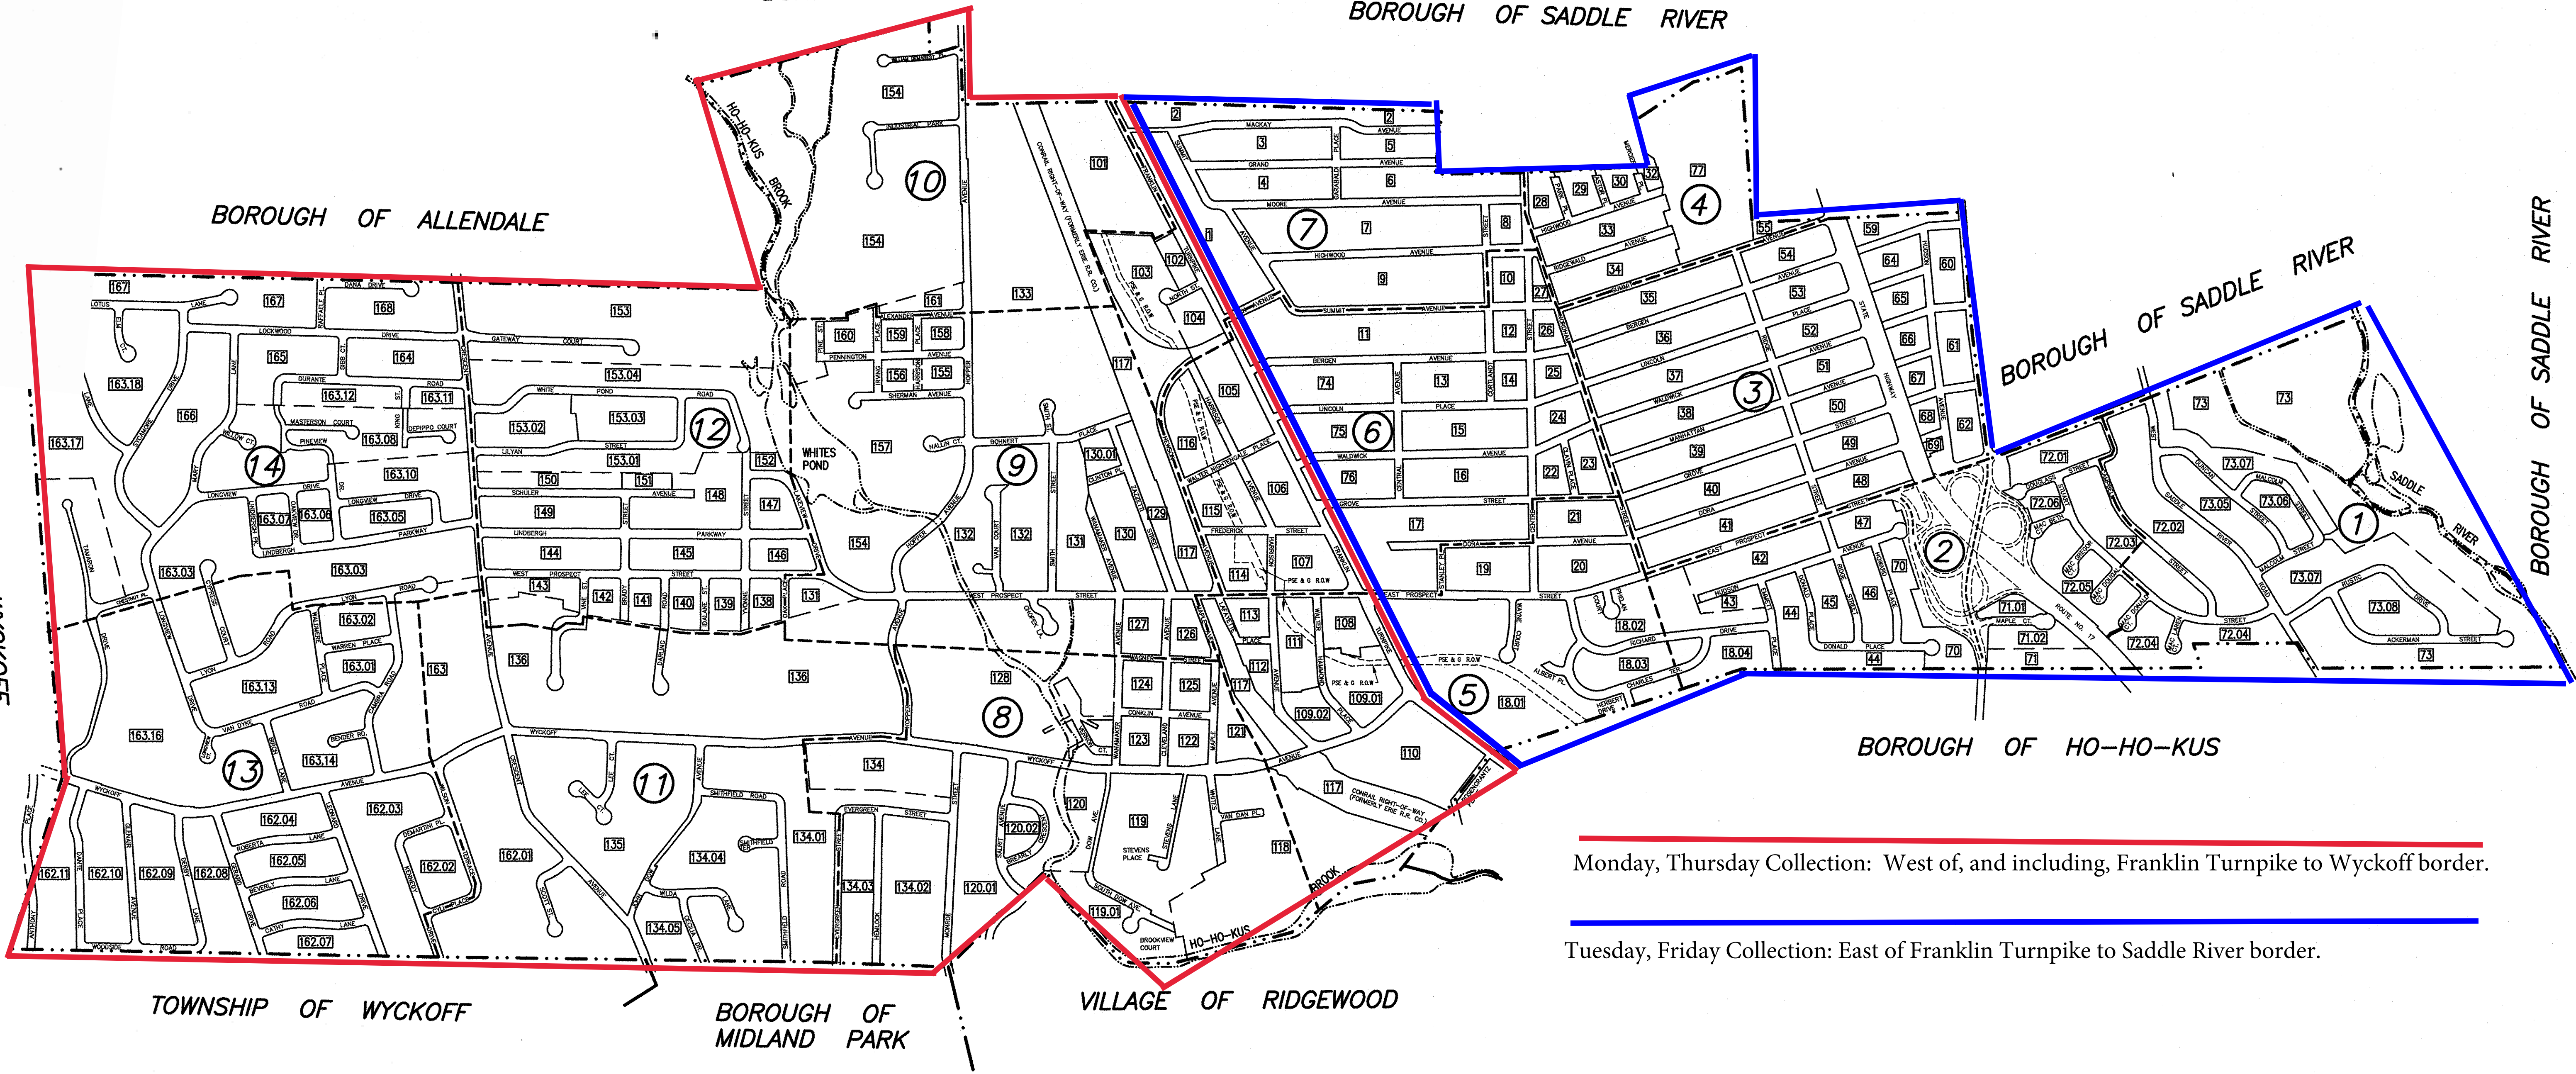

BOROUGH OF ALLENDALE

BOROUGH OF SADDLE RIVER

BOROUGH OF ALLENDALE

BOROUGH OF SADDLE RIVER

BOROUGH OF SADDLE RIVER

TOWNSHIP OF WYCKOFF

BOROUGH OF HO-HO-KUS

TOWNSHIP OF WYCKOFF

BOROUGH OF MIDLAND PARK

VILLAGE OF RIDGEWOOD

---

Monday, Thursday Collection: West of, and including, Franklin Turnpike to Wyckoff border.

---

Tuesday, Friday Collection: East of Franklin Turnpike to Saddle River border.